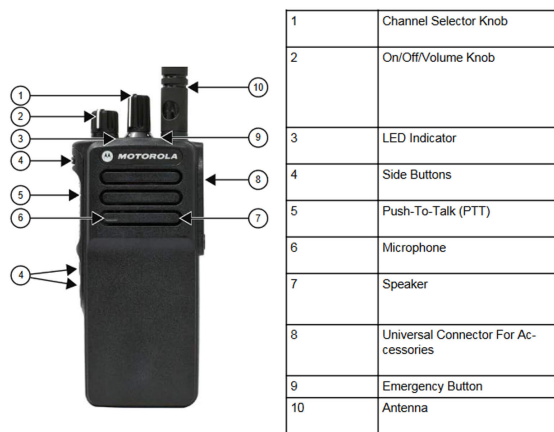

Packed with clever features and built in bluetooth (DP4401e) which allows you to communicate without wires. The DP4400e is IP68 rated, meaning it is dust tight and protected against continuous immersion.

This new Mototrbo technology offers up to 28 hours of battery life and an improved receiver which boosts the range of the radio by 8% on previous models.

Key Features:

- IP68 Submersible
- 32 Channels
- Lone Worker
- Rugged and Reliable
- Emergency Button
- Increased Range
- Capacity Plus Ready

Technical specifications

- VHF (136-174MHz) UHF (403-527MHz)
- IP68 Rated
- 32 Channels
- Large, textured push to talk button
- Tri-Colour Led providing clear visual feedback
- Emergency Button
- Digital Phone Patch Capability
- PTT ID To Improve Communications Efficiency
- Remote Monitor
- Scan Feature
- Basic / Enhanced Privacy
- AES256 Encryption Available Via Software Purchase
- VOX
- Transmit Interrupt
- Lone Worker
- 5 Tone Signaling
- Intelligent Audio
- TIA4950 HazLoc Certification Options

- IP Site Connect
- Single and Multi-Site Capacity Plus
- Capacity Max Via Software Purchase
- Connect Plus Via Hardware and Software Purchase
- Memory Enhancement 128MB RAM AND 256mb Flash Memory
- Improved Range and Battery Life
- Support for Vibrating Belt Clip